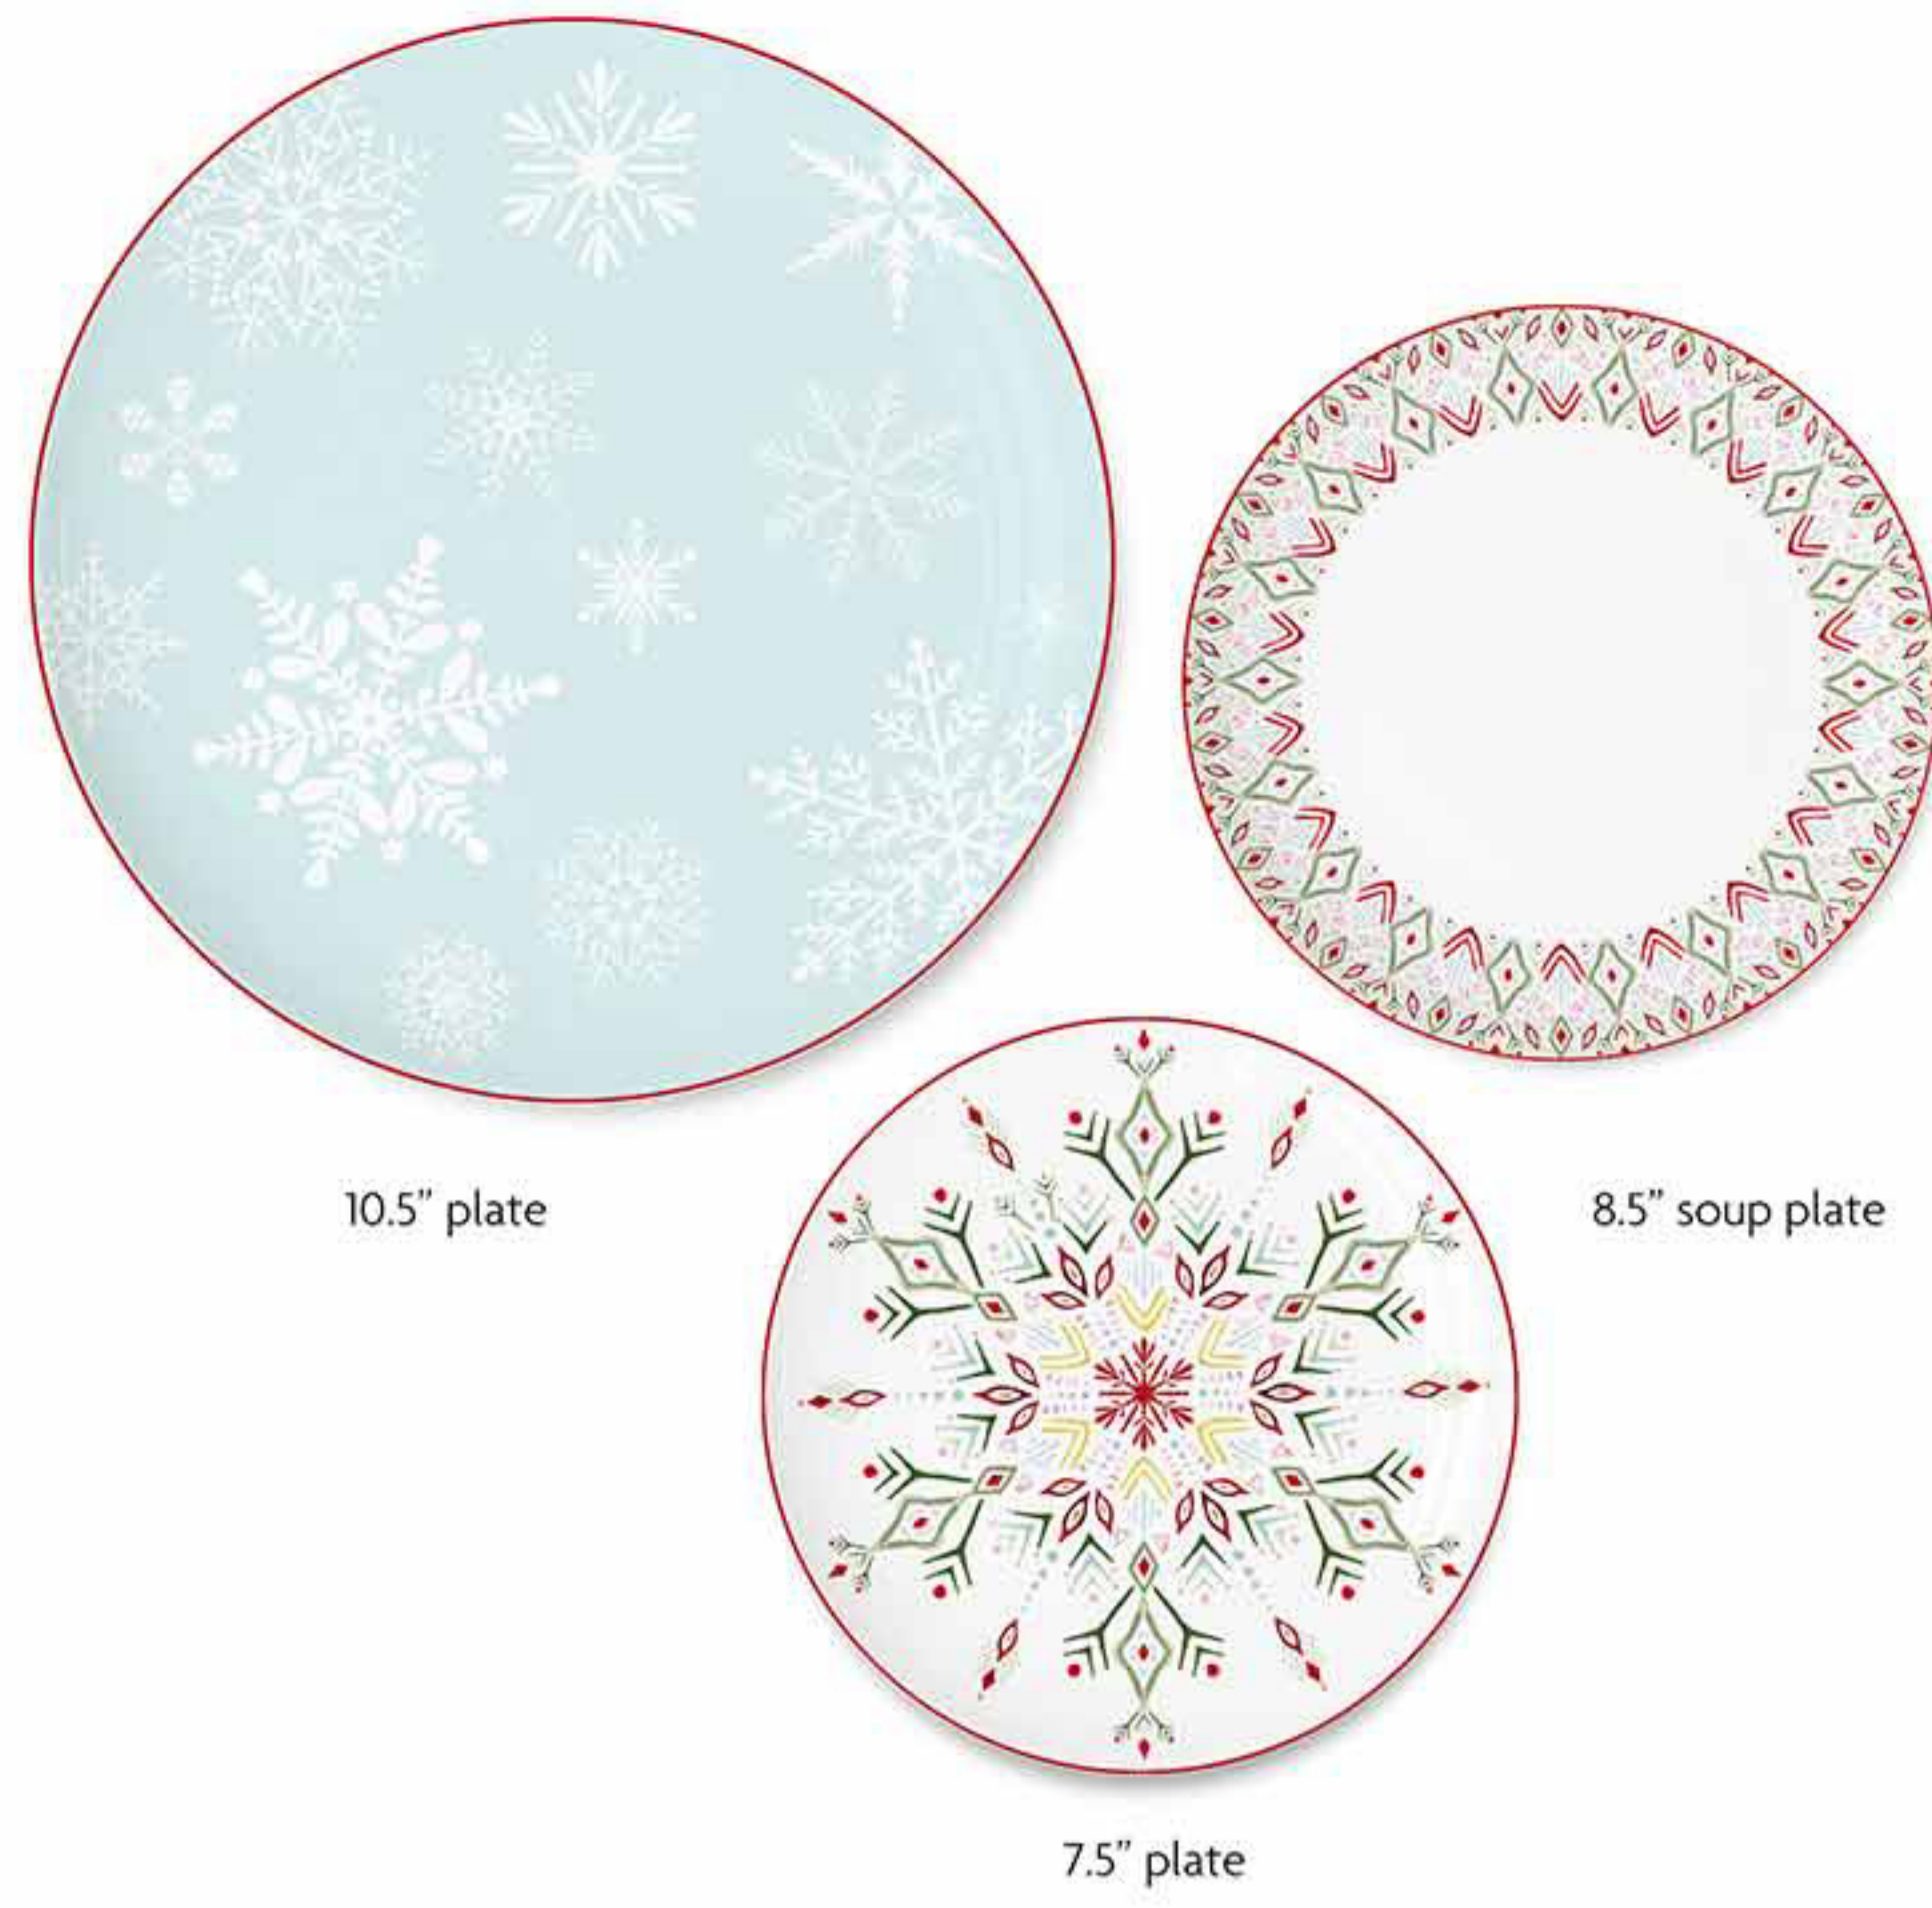

Design AH2321